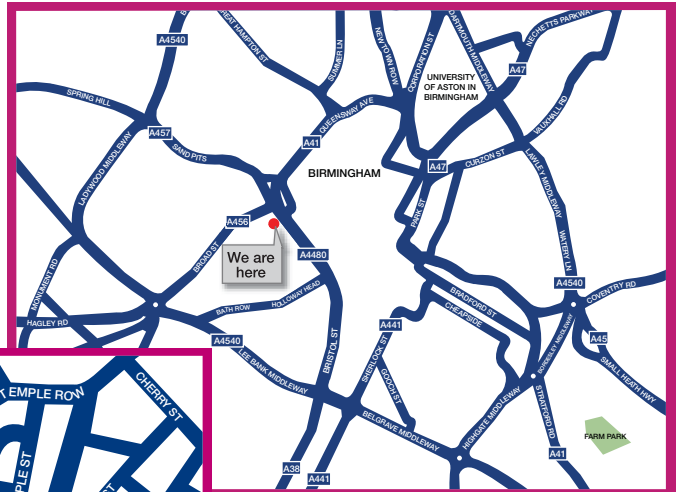

By Road

Arriving into the City Centre, follow the signs to the International Convention Centre (ICC) or Symphony Hall. Both are situated on Broad Street close to Alpha Tower. If driving along Broad Street from the M5 Junction 3, take the fourth right into Gas Street, turn right into Holliday Street, left at the dual carriageway (Suffolk Street Queensway), and almost immediately left again into Alpha Tower Plaza.

If driving from the M6 or the M5 Junction 4, take the A38(M) or A38 for the City Centre. Then follow the signs for the Crowne Plaza Hotel which stands next to Alpha Tower, this involves leaving the A38 immediately after the Mailbox.

There are two car parks close to our offices, on Holliday Street and Navigation Street. Limited street parking is also available on Bridge Street and Holliday Street

By Rail

To Birmingham New Street and then by foot.

By Foot

From New Street Station take the 'Exit to Victoria Square' at the 'b' end of most platforms and walk up Pinfold Street, directly opposite the exit, to Victoria Square.

Or, from the main exit of Snow Hill Station turn right along Colmore Road to Victoria Square. Follow signs for the International Convention Centre (ICC), keep to the lower part of Victoria Square, and take the pedestrian crossing across the dual carriageway through Fletcher's Walk covered shopping arcade.

Birmingham Office

6th Floor, Alpha Tower
Suffolk Street, Queensway
Birmingham B1 1TT

Tel: +44 (0)121 644 3100
Fax: +44 (0)121 644 3118
Email: enquiries@irc-group.eu.com
Web: www.irc-group.eu.com