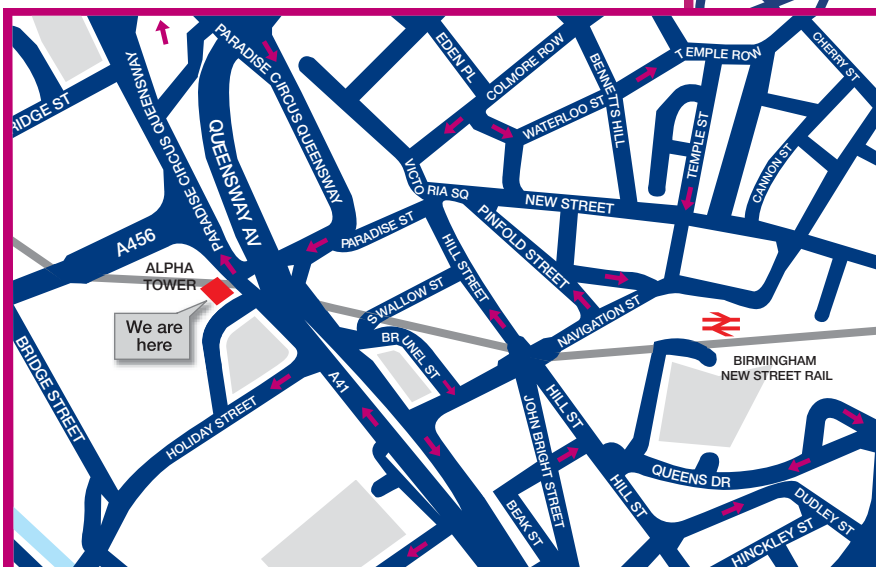

If driving from the M6 or the M5 Junction 4, take the A38(M) or A38 for the City Centre. Then follow the signs for the Crowne Plaza Hotel which stands next to Alpha Tower, this involves leaving the A38 immediately after the Mailbox.

There are two car parks close to our offices, on Holliday Street and Navigation Street. Limited street parking is also available on Bridge Street and Holliday Street

### By Rail

To Birmingham New Street and then by foot.

### By Foot

From New Street Station take the 'Exit to Victoria Square' at the 'b' end of most platforms and walk up Pinfold Street, directly opposite the exit, to Victoria Square.

Or, from the main exit of Snow Hill Station turn right along Colmore Road to Victoria Square. Follow signs for the International Convention Centre (ICC), keep to the lower part of Victoria Square, and take the pedestrian crossing across the dual carriageway through Fletcher's Walk covered shopping arcade.