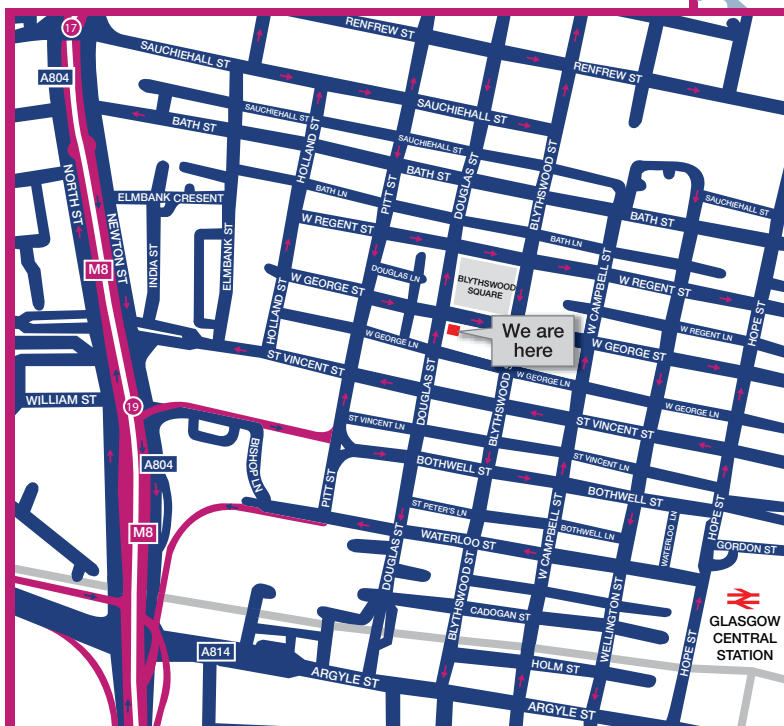

#### M8 Eastbound

Exit the M8 at junction 19 signposted to Anderston and City Centre. Turn left onto Pitt Street. Take the fourth right onto West George Street, then turn into Blythswood Square.

#### M8 Westbound

Exit the M8 at junction 18 onto the A804 (St Georges Road) towards Charing Cross and Kelvingrove. Turn left onto Sauchiehall Street. Take third left into Pitt Street. Follow the road left into West George Street, which leads into Blythswood Square.

### By Rail

There are regular services from Edinburgh to Queen Street, and trains from the south will go to Glasgow Central Station, then continue by foot.

### By Foot

From Glasgow Central Station take left onto Gordon Street, then take a right onto Hope Street. Take fourth turning on the left into West George Street, and follow until you reach Blythswood Square.